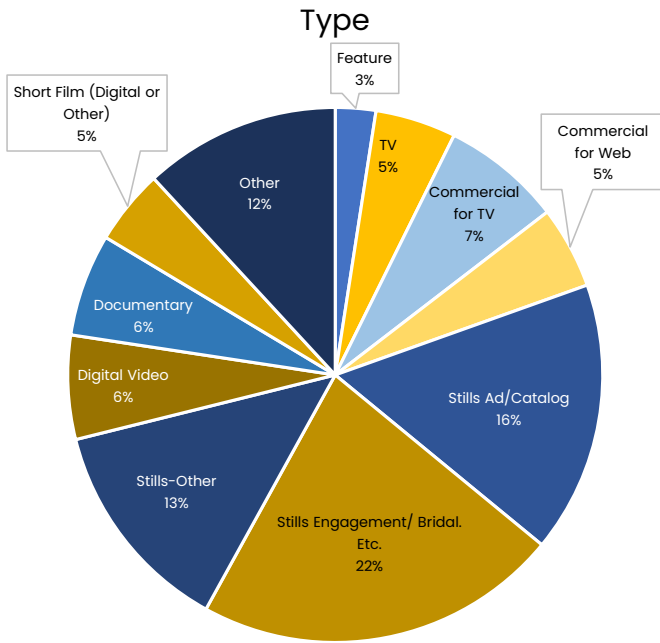

State Parks Permits Issued by Project