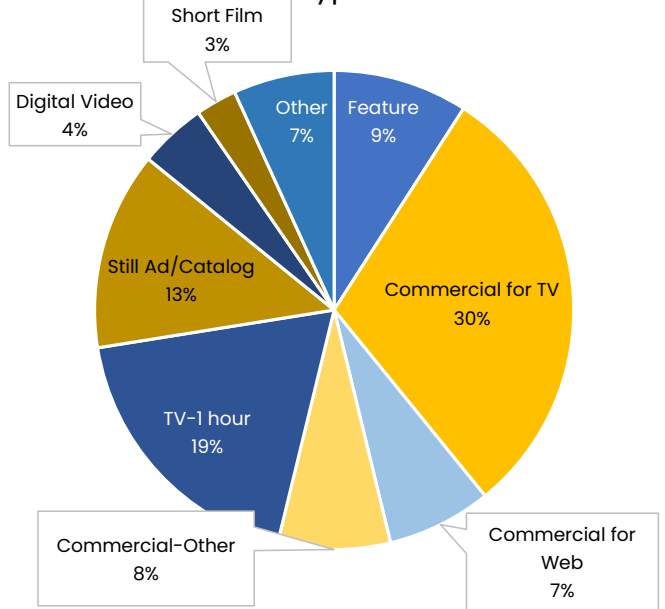

**Caltrans Permits Issued by Project Type**

**Caltrans Filming Days by Project Type**

CALTRANS - PERMITS ISSUED - 2023		CALTRANS - FILMING DAYS - 2023	
Feature	18	Feature	36
Commercial for TV	92	Commercial for TV	119
Commercial for Web	19	Commercial for Web	28
Commercial -Other	21	Commercial-Other	30
TV-1 hour	32	TV-1 hour	74
Still Ad/Catalog	35	Still Ad/Catalog	53
Digital Video	10	Digital Video	18
Short Film	9	Short Film	11
Other	22	Other	27
<b>TOTAL</b>	<b>258</b>	<b>TOTAL</b>	<b>396</b>