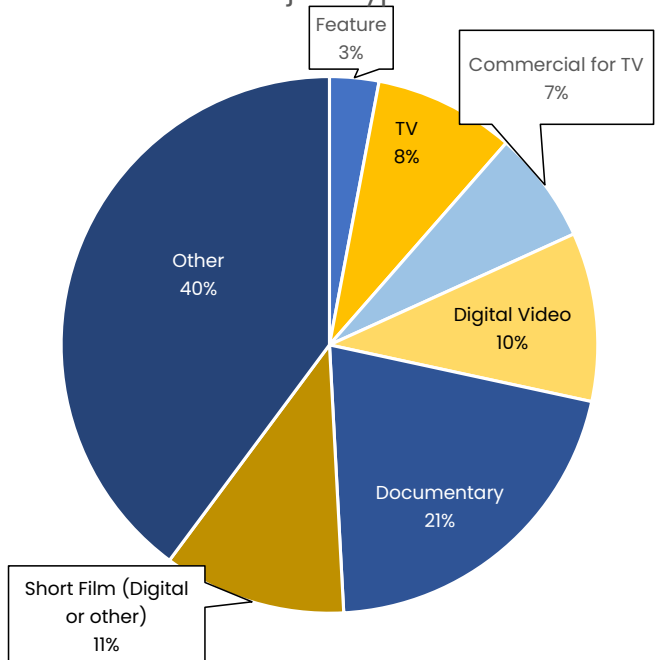

Buildings & Facilities Filming Days by
Project Type

BUILDINGS - PERMITS ISSUED - 2023		BUILDINGS - FILMING DAYS - 2023	
Feature	4	Feature	7
TV	10	TV	20
Commercial for TV	13	Commercial for TV	16
Digital Video	16	Digital Video	24
Documentary	29	Documentary	49
Short Film (Digital or other)	10	Short Film (Digital or other)	26
Other	35	Other	94
TOTAL	117	TOTAL	236