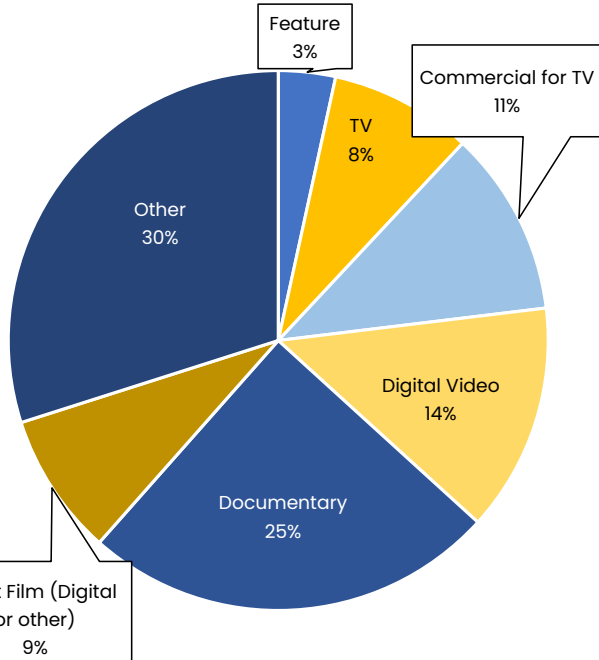

Buildings & Facilities Permits Issued by
Project Type