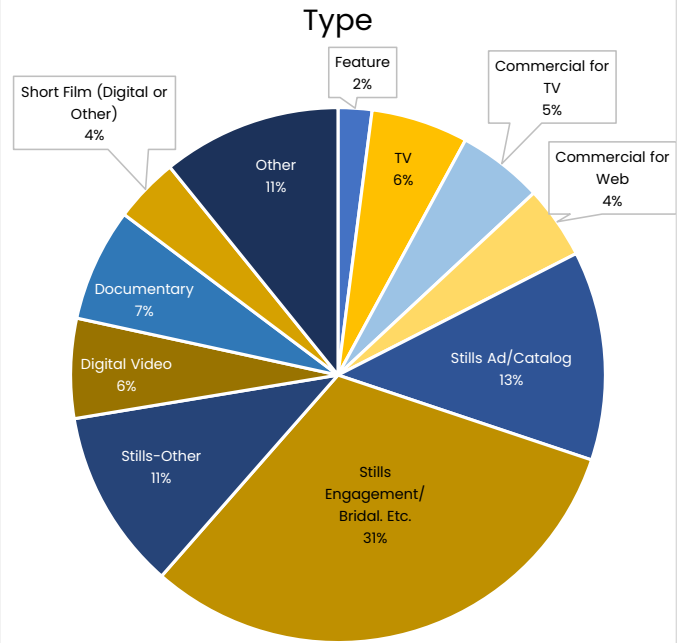

State Parks Filming Days by Project

STATE PARKS - PERMITS ISSUED - 2023		STATE PARKS - FILMING DAYS - 2023	
Feature	28	Feature	38
TV	56	TV	109
Commercial for TV	83	Commercial for TV	96
Commercial for Web	57	Commercial for Web	82
Stills Ad/Catalog	188	Stills Ad/Catalog	235
Stills Engagement/ Bridal. Etc.	253	Stills Engagement/ Bridal. Etc.	582
Stills-Other	150	Stills-Other	203
Digital Video	72	Digital Video	112
Documentary	71	Documentary	127
Short Film (Digital or Other)	52	Short Film (Digital or Other)	73
Other	136	Other	201
TOTAL	1146	TOTAL	1,858