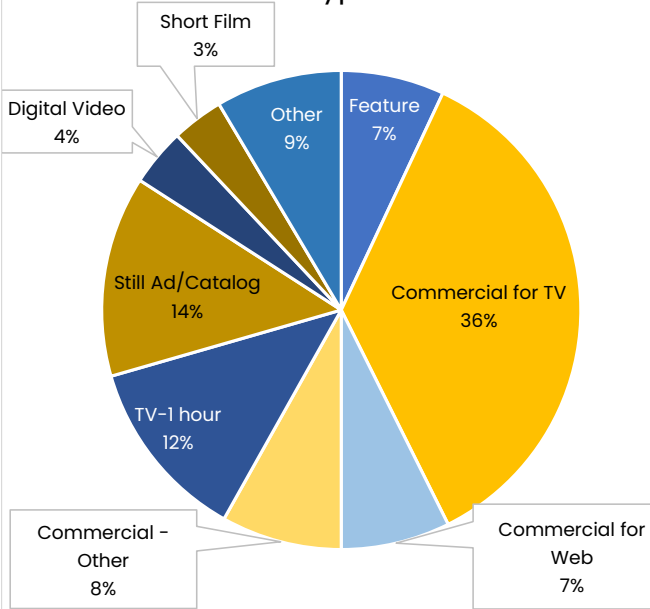

**Caltrans Permits Issued by Project Type**

**Caltrans Filming Days by Project Type**

CALTRANS - PERMITS ISSUED - 2023		CALTRANS - FILMING DAYS - 2023	
Feature	18	Feature	36
Commercial for TV	92	Commercial for TV	119
Commercial for Web	19	Commercial for Web	28
Commercial -Other	21	Commercial-Other	30
TV-1 hour	32	TV-1 hour	74
Still Ad/Catalog	35	Still Ad/Catalog	53
Digital Video	10	Digital Video	18
Short Film	9	Short Film	11
Other	22	Other	27
<b>TOTAL</b>	<b>258</b>	<b>TOTAL</b>	<b>396</b>